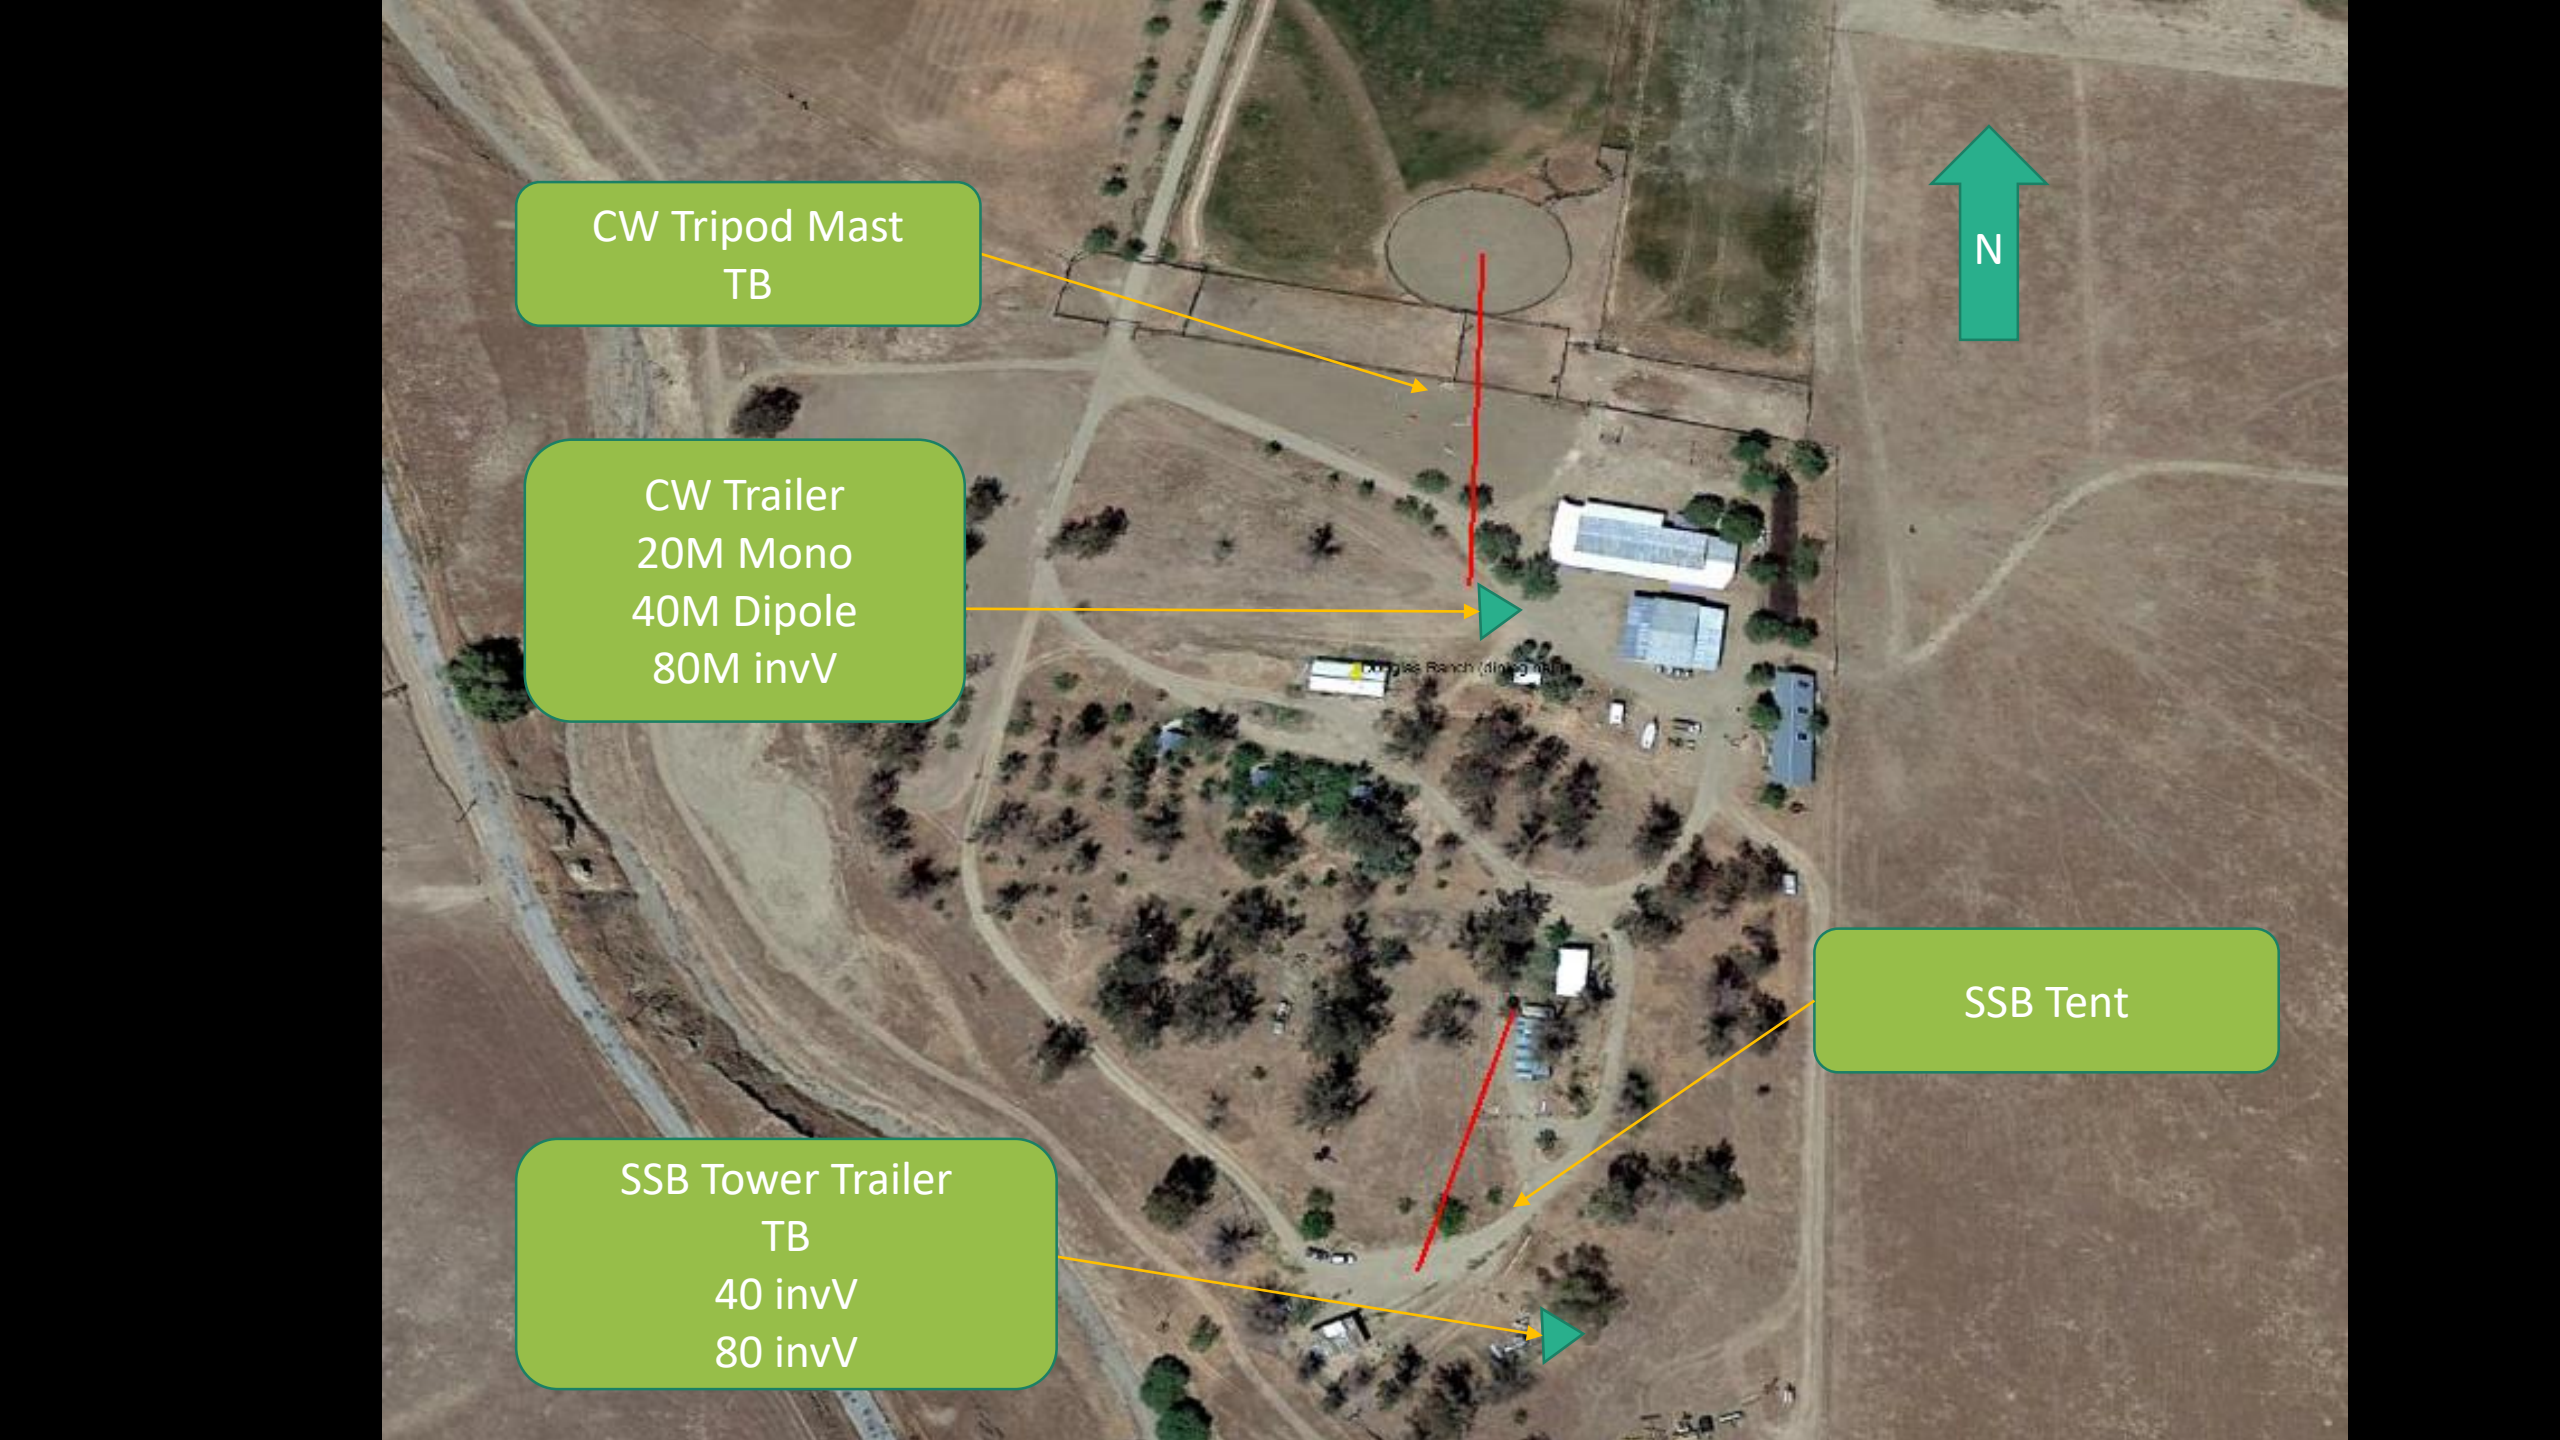

# W6BX San Benito

- Location: Douglas Ranch, Pinoche Valley
- Operators
  - K6YL, KU6W, K9YC, N3ZZ, K6EU, N6RNO, W6GJB
- Antennas
  - SSB: KT34 (tri-band), 40m inv-V, 75m inv-V
  - CW: C3SS (tri-band), 2 el 20m yagi, 40m rot. Dipole, 80m inv-V
  - RX: Wellbrook loop
- Radios
  - 3X K3
  - 2X KPA500 amplifier
  - SPE 1.3K amplifier

**NEW MM HP RECORD  
SAN BENITO**

CW Tripod Mast  
TB

CW Trailer  
20M Mono  
40M Dipole  
80M invV

SSB Tower Trailer  
TB  
40 invV  
80 invV

SSB Tent

SSB Station Antennas  
N6RNO Tower Trailer with KT34 and Wires

CW Station  
2X K3+KPA500  
C3SS (not shown)  
2el 20m yagi  
40m dipole  
80m inv-V

# All-YL SSB Station Operators: K6YL and KU6F